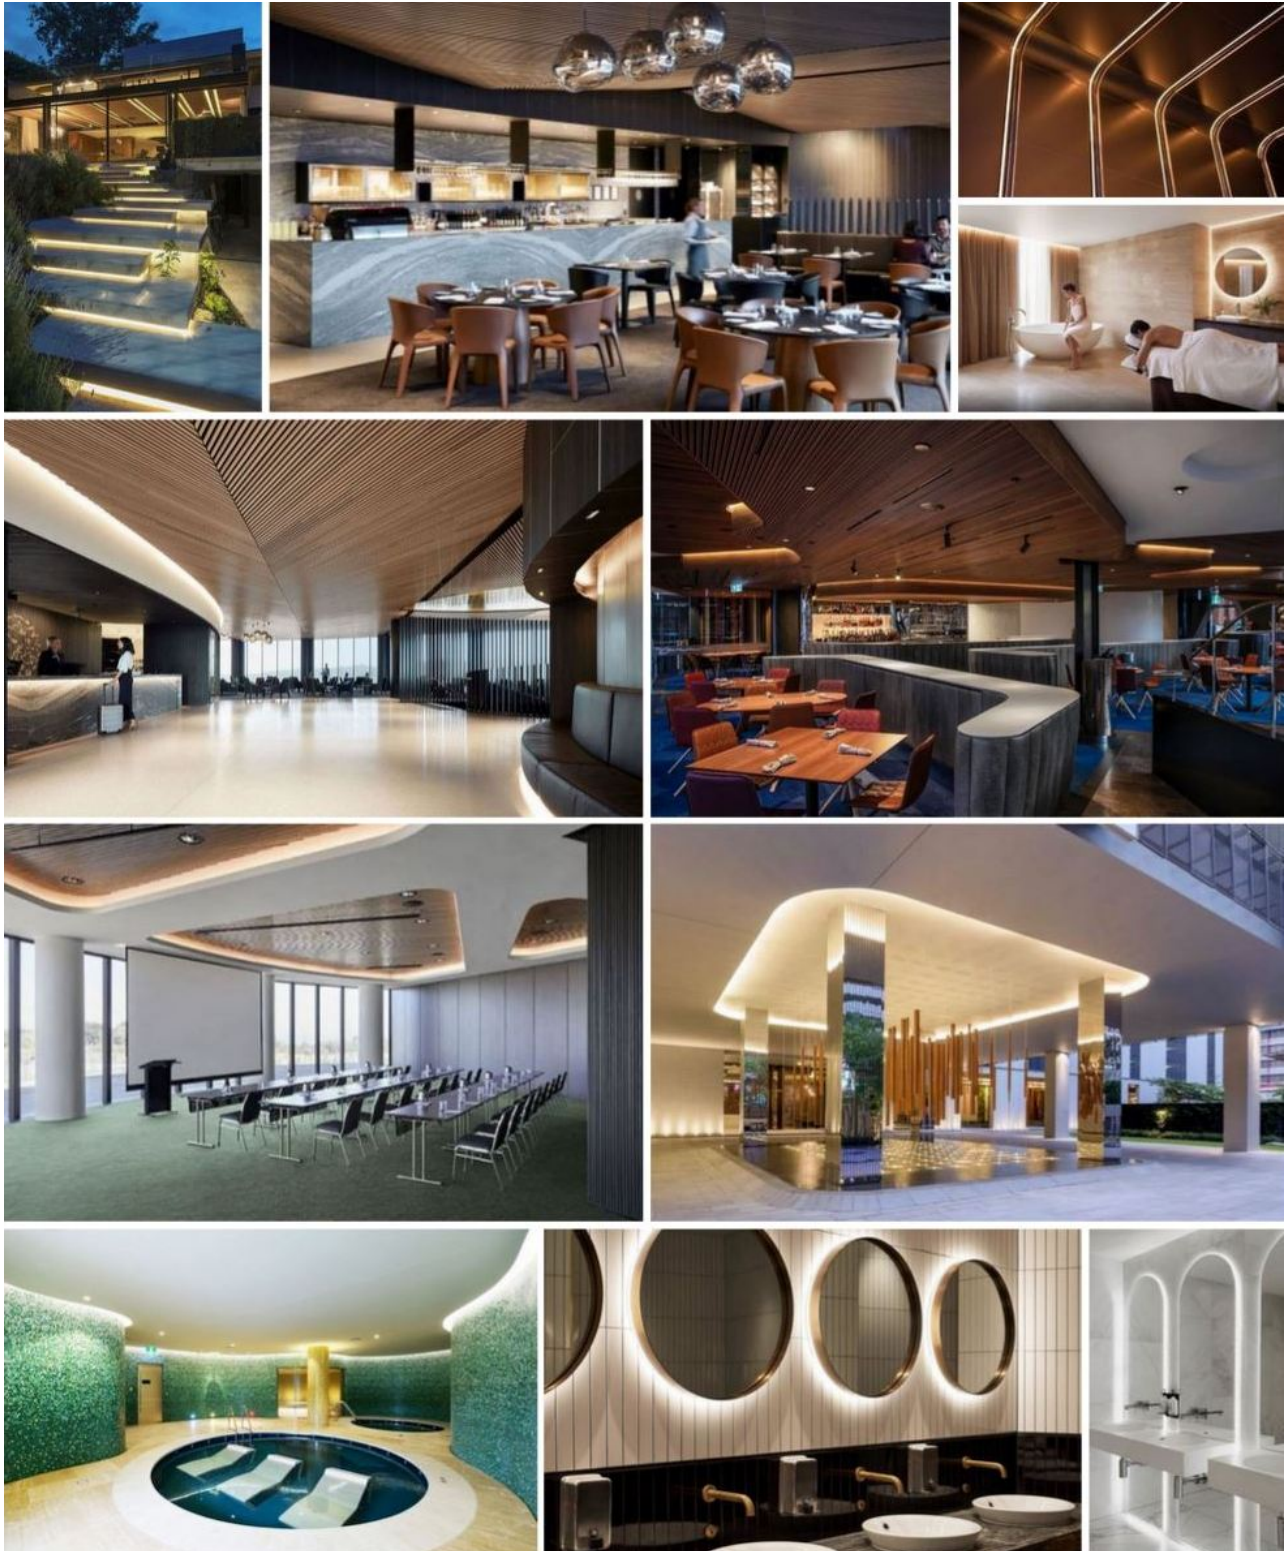

APPLICATIONS

VUELITE - SILICONE NEON FLEX

Specifications and Dimensions subject to change without notice
Consult your representative for additional options and finishes