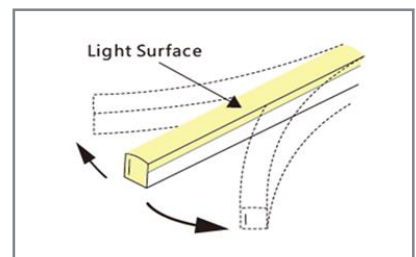

Specifications and Dimensions subject to change without notice
Consult your representative for additional options and finishes

NEON-SIDE

IP68 SILICONE FLEXIBLE LED NEON FLEX
HORIZONTAL BEND

Cable Feed Options

- END** End Cable Feed
- BTM** Bottom Cable Feed
- SIDEA** Side A Cable Feed
- SIDE B** Side B Cable Feed

Mounting Accessories

OVERALL DIMENSIONS W/CLIP

- ALC-L** AL. Locking U-Clip
- TRU-L** AL. Locking U-Channel