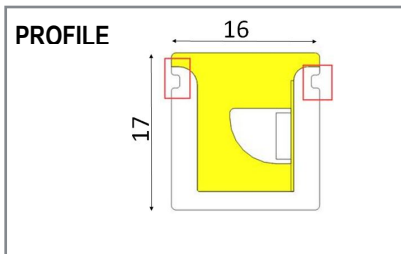

Lamp Module	NEON-SIDE	NEON-SIDE	NEON-SIDE (RGBW)
LED Type	2835	2835	5050
Wattage / Metre	12 watts	15 watts	13.8 watts
Colour Temp	3000K	3000K	RGBW
Luminous Flux**	700lm	800lm	N/A
IP Rating	IP68	IP68	IP68
CRI	80	80	80

** Measure of the useful power emitted by a light source (amount of light produced out of the fixture).

ordering information

FITTING		COLOUR TEMP		CABLE OPTIONS		DIMMING	
NEON-SIDE-12	27K	V Warm White (2700K)	END	End Feed	ND	Non Dimmable	
NEON-SIDE-15	30K	Warm White (3000K)	BTM	Bottom Feed	DIM	1-10V Dimmable	
	40K	Neutral White (4000K)	SIDEA	Side Feed	DMX	Dmx Dimmable	
	RGBW	Red, Green, Blue, White	SIDEB	Side Feed	DALI	Dali Dimmable	

Specifications and Dimensions subject to change without notice
Consult your representative for additional options and finishes

NEON-SIDE

IP68 SILICONE FLEXIBLE LED NEON FLEX
HORIZONTAL BEND

Cable Feed Options

- END** End Cable Feed
- BTM** Bottom Cable Feed
- SIDEA** Side A Cable Feed
- SIDE B** Side B Cable Feed

Mounting Accessories

OVERALL DIMENSIONS W/CLIP

- ALC-L** AL. Locking U-Clip
- TRU-L** AL. Locking U-Channel