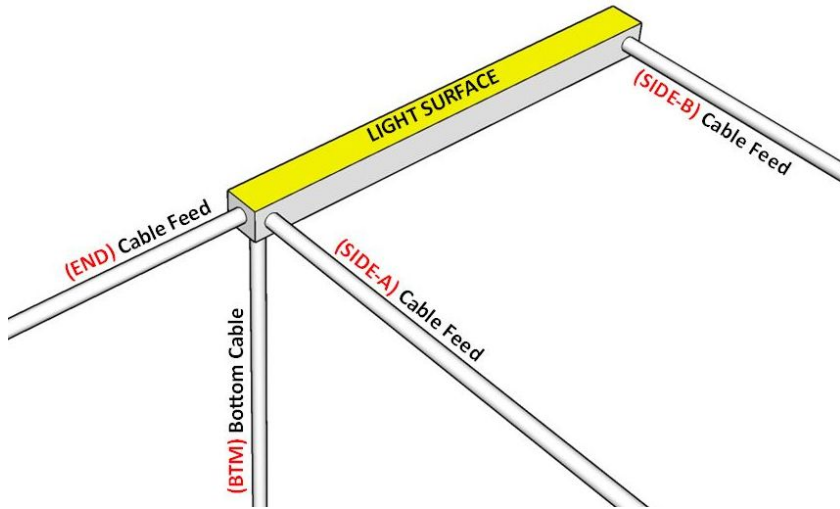

NEON-SIDE

IP68 SILICONE FLEXIBLE LED NEON FLEX
HORIZONTAL BEND

description

Features

- IP68 Silicone Flexible LED Neon Flex
- Submersible Rated IP68
- For Interior & Exterior Applications
- Viewing angle: 110°
- 1 Side Illumination
- Continuous Length up to 10 metres by powering one end
- Continuous Length up to 20 metres by powering both ends
- Minimum Bending diameter: 100mm
- Cuttable increments: 50mm White
- Cuttable increments: 83.3mm RGBW

Lamp Module	NEON-SIDE	NEON-SIDE	NEON-SIDE (RGBW)
LED Type	2835	2835	5050
Wattage / Metre	12 watts	15 watts	13.8 watts
Colour Temp	3000K	3000K	RGBW
Luminous Flux**	700lm	800lm	N/A
IP Rating	IP68	IP68	IP68
CRI	80	80	80

** Measure of the useful power emitted by a light source (amount of light produced out of the fixture).

ordering information

FITTING		COLOUR TEMP		CABLE OPTIONS		DIMMING	
NEON-SIDE-12	27K	V Warm White (2700K)	END	End Feed	ND	Non Dimmable	
NEON-SIDE-15	30K	Warm White (3000K)	BTM	Bottom Feed	DIM	1-10V Dimmable	
	40K	Neutral White (4000K)	SIDEA	Side Feed	DMX	Dmx Dimmable	
	RGBW	Red, Green, Blue, White	SIDEB	Side Feed	DALI	Dali Dimmable	

Specifications and Dimensions subject to change without notice
Consult your representative for additional options and finishes

NEON-SIDE

IP68 SILICONE FLEXIBLE LED NEON FLEX
HORIZONTAL BEND

Cable Feed Options