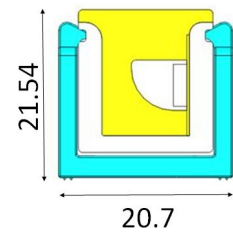

Lamp Module	NEON-SIDE	NEON-SIDE	NEON-SIDE (RGBW)
LED Type	2835	2835	5050
Wattage / Metre	12 watts	15 watts	13.8 watts
Colour Temp	3000K	3000K	RGBW
Luminous Flux**	700lm	800lm	N/A
IP Rating	IP68	IP68	IP68
CRI	80	80	80

** Measure of the useful power emitted by a light source (amount of light produced out of the fixture).

ordering information

FITTING		COLOUR TEMP		CABLE OPTIONS		DIMMING	
NEON-SIDE-12	27K	V Warm White (2700K)	END	End Feed	ND	Non Dimmable	
NEON-SIDE-15	30K	Warm White (3000K)	BTM	Bottom Feed	DIM	1-10V Dimmable	
	40K	Neutral White (4000K)	SIDEA	Side Feed	DMX	Dmx Dimmable	
	RGBW	Red, Green, Blue, White	SIDEB	Side Feed	DALI	Dali Dimmable	

Specifications and Dimensions subject to change without notice
Consult your representative for additional options and finishes

NEON-SIDE

IP68 SILICONE FLEXIBLE LED NEON FLEX
HORIZONTAL BEND

Cable Feed Options

- END** End Cable Feed
- BTM** Bottom Cable Feed
- SIDEA** Side A Cable Feed
- SIDE B** Side B Cable Feed

Mounting Accessories

OVERALL DIMENSIONS W/CLIP

- ALC-L** AL. Locking U-Clip
- TRU-L** AL. Locking U-Channel