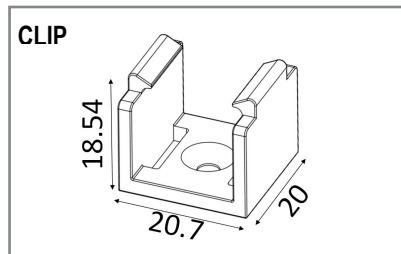

Specifications and Dimensions subject to change without notice
Consult your representative for additional options and finishes

NEON-SIDE

IP68 SILICONE FLEXIBLE LED NEON FLEX
HORIZONTAL BEND

Cable Feed Options

- END** End Cable Feed
- BTM** Bottom Cable Feed
- SIDEA** Side A Cable Feed
- SIDE B** Side B Cable Feed

Mounting Accessories

OVERALL DIMENSIONS W/CLIP

- ALC-L** AL. Locking U-Clip
- TRU-L** AL. Locking U-Channel