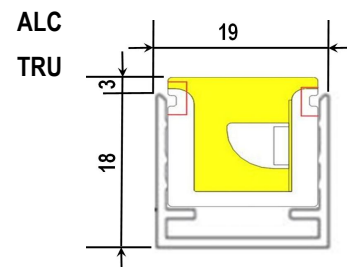

** Measure of the useful power emitted by a light source (amount of light produced out of the fixture).

ordering information

FITTING		COLOUR TEMP		CABLE OPTIONS		DIMMING	
NEON-SIDE-12	27K	V Warm White (2700K)	END	End Feed	ND	Non Dimmable	
NEON-SIDE-15	30K	Warm White (3000K)	BTM	Bottom Feed	DIM	1-10V Dimmable	
	40K	Neutral White (4000K)	SIDEA	Side Feed	DMX	Dmx Dimmable	
	RGBW	Red, Green, Blue, White	SIDEB	Side Feed	DALI	Dali Dimmable	

Specifications and Dimensions subject to change without notice
Consult your representative for additional options and finishes

NEON-SIDE

IP68 SILICONE FLEXIBLE LED NEON FLEX
HORIZONTAL BEND

Cable Feed Options

- END** End Cable Feed
- BTM** Bottom Cable Feed
- SIDEA** Side A Cable Feed
- SIDE B** Side B Cable Feed

Mounting Accessories

OVERALL DIMENSIONS W/CLIP

- ALC-L** AL. Locking U-Clip
- TRU-L** AL. Locking U-Channel