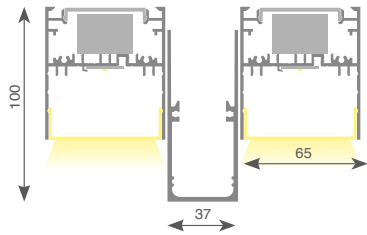

Amazon - Ready To Go Down

Included

- Profile
- End Caps
- LED Modules 3000K - Ra80
- PC Cover down
- Amazon suspension (2000mm)
- Mounting connecting box
- Power supply cable (2000mm)

Suspension set incl. (suspended version):

1-10V dimmable

S 1550mm 2x 4400lm module ⁽²⁾	RAMD.25.83. xx -1
M 1809mm 4x Titan ⁽³⁾ + 2x 4400lm ⁽²⁾	RAMD.25.83. xx -2
L 2270mm 4x 3300lm module ⁽¹⁾	RAMD.25.83. xx -3
XL 2880mm 4x 4400lm module ⁽²⁾	RAMD.25.83. xx -4

DALI dimmable

S 1550mm 2x 4400lm module ⁽²⁾	RAMD.26.83. xx -1
M 1809mm 4x Titan ⁽³⁾ + 2x 4400lm ⁽²⁾	RAMD.26.83. xx -2
L 2270mm 4x 3300lm module ⁽¹⁾	RAMD.26.83. xx -3
XL 2880mm 4x 4400lm module ⁽²⁾	RAMD.26.83. xx -4

⁽¹⁾ 6600lm module = Ra80 - 3000K - 18.6W - 3300lm

⁽²⁾ 4400lm module = Ra80 - 3000K - 24.8W - 4400lm

⁽³⁾ Titan module = Ra80 - 3000K - 9.1W - 867lm

Available colors

Dimensional drawings