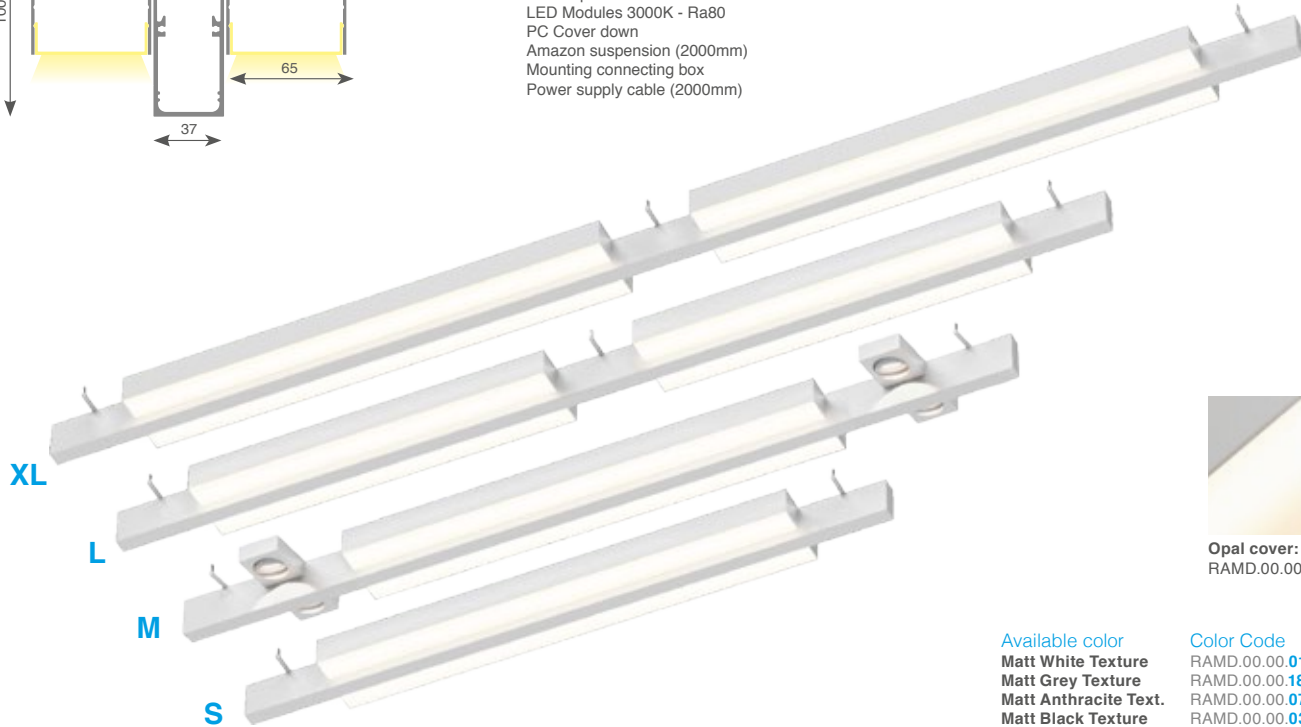

Amazon - Ready To Go Down

Included

- Profile
- End Caps
- LED Modules 3000K - Ra80
- PC Cover down
- Amazon suspension (2000mm)
- Mounting connecting box
- Power supply cable (2000mm)

Suspension set incl. (suspended version):

Opal cover:
RAMD.00.00.00-0

Prismatic cover:
RAMD.00.00.00-0.**P**
└ Prismatic

Available color

- Matt White Texture
- Matt Grey Texture
- Matt Anthracite Text.
- Matt Black Texture
- Black + White

Color Code

1-10V dimmable

S 1550mm 2x 4400lm module ⁽²⁾	RAMD.25.83. xx -1
M 1809mm 4x Titan ⁽³⁾ + 2x 4400lm ⁽²⁾	RAMD.25.83. xx -2
L 2270mm 4x 3300lm module ⁽¹⁾	RAMD.25.83. xx -3
XL 2880mm 4x 4400lm module ⁽²⁾	RAMD.25.83. xx -4

DALI dimmable

S 1550mm 2x 4400lm module ⁽²⁾	RAMD.26.83. xx -1
M 1809mm 4x Titan ⁽³⁾ + 2x 4400lm ⁽²⁾	RAMD.26.83. xx -2
L 2270mm 4x 3300lm module ⁽¹⁾	RAMD.26.83. xx -3
XL 2880mm 4x 4400lm module ⁽²⁾	RAMD.26.83. xx -4