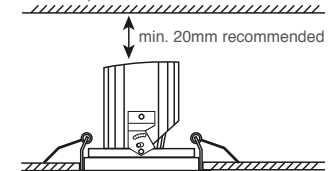

Air circulation notice:

Do not topload with insulation materials