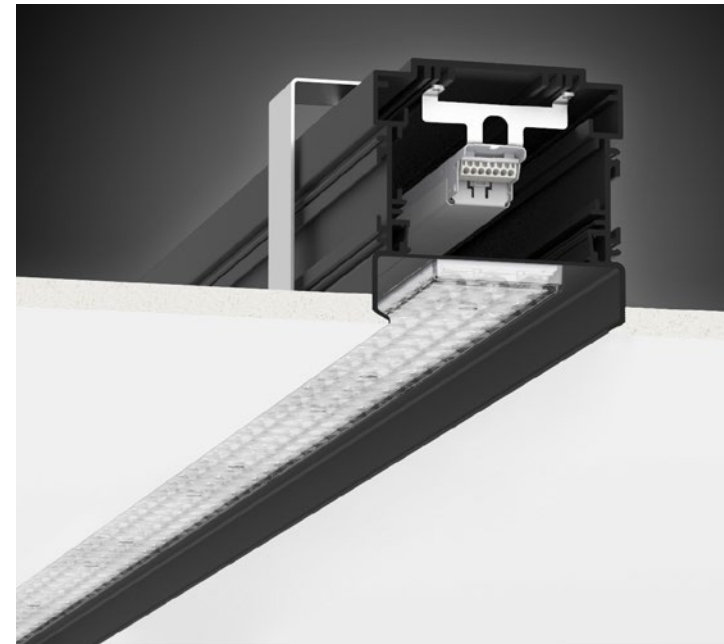

LEDLiner100 - Linear modules

LEDLiner100 Trimless with lens array module.