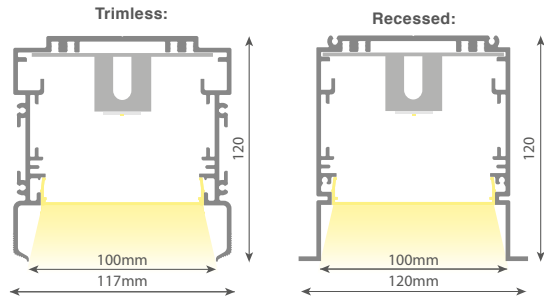

**Average weight of equipped profile:**  
4.40kg/m