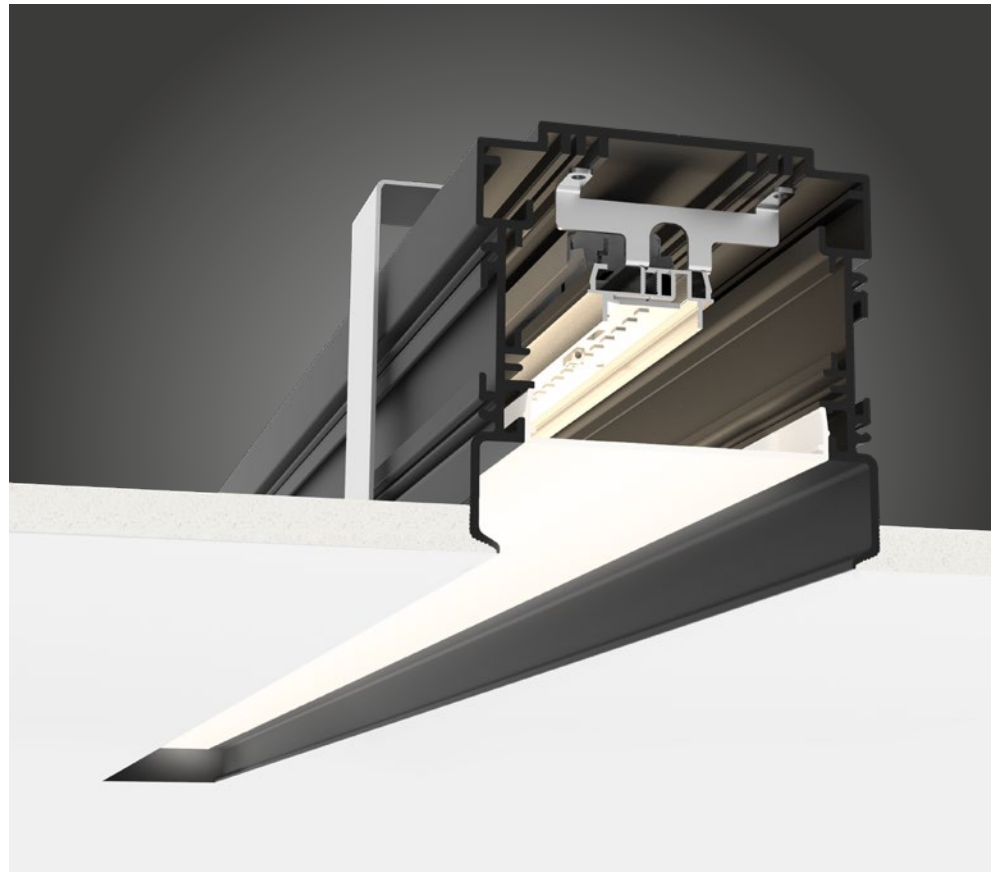

Available colors trimless

Available colors recessed