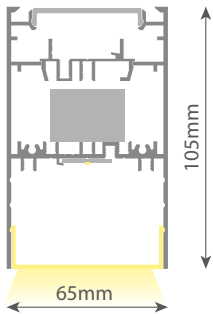

LEDLiner66 - Ready To Go Down

Included

Suspended:

- Profile
- Top cover
- End Caps
- LED Modules 3000K - Ra80
- PC Cover down
- Suspension (2000mm)
- Connecting box
- Textile power supply cable (2000mm)

Surface Mounted:

- Profile
- End Caps
- LED Modules 3000K - Ra80
- PC Cover down