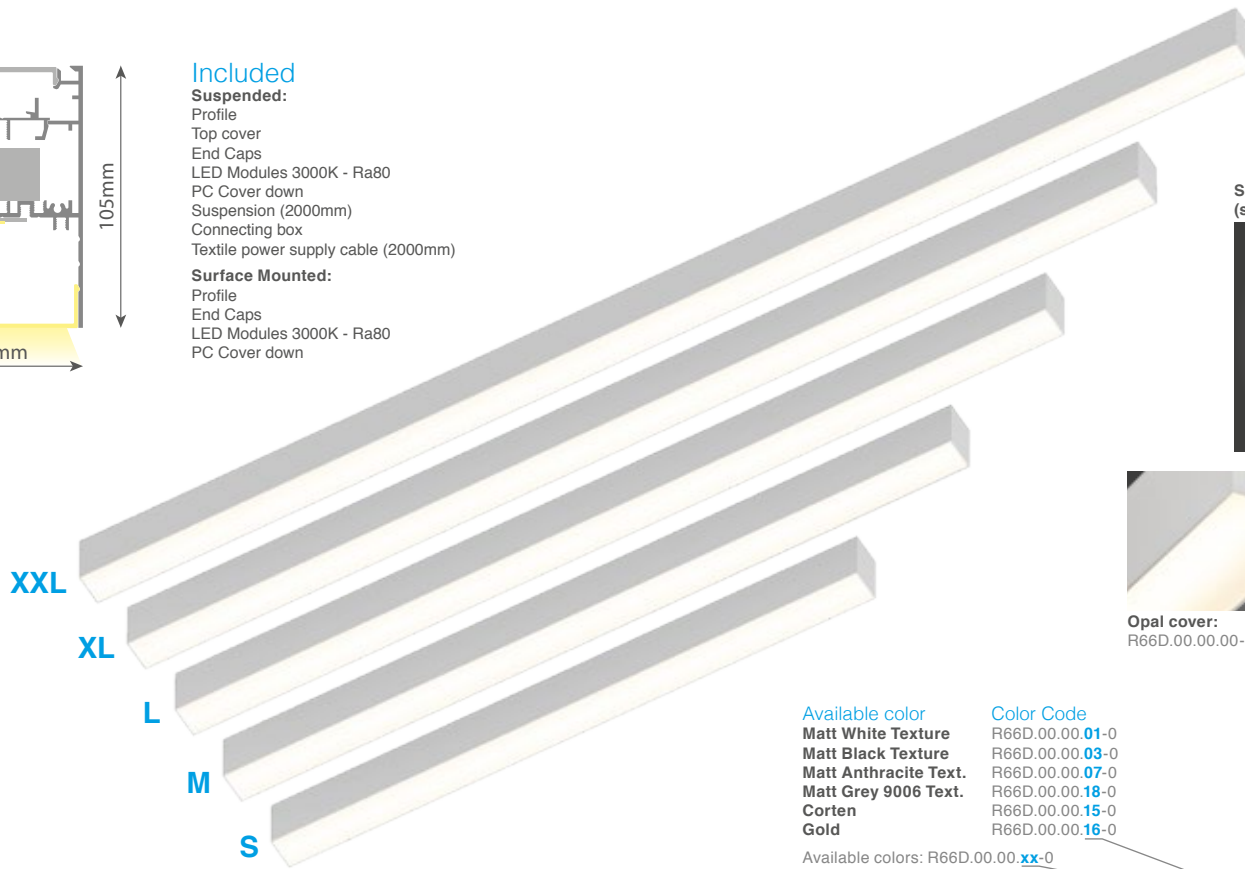

LEDLiner66 - Ready To Go Down

Included

Suspended:

- Profile
- Top cover
- End Caps
- LED Modules 3000K - Ra80
- PC Cover down
- Suspension (2000mm)
- Connecting box
- Textile power supply cable (2000mm)

Surface Mounted:

- Profile
- End Caps
- LED Modules 3000K - Ra80
- PC Cover down

Suspension set incl. (suspended version):

Opal cover:
R66D.00.00.00-0

Prismatic cover:
R66D.00.00.00-0_0_P
Prismatic

Available color

- Matt White Texture
- Matt Black Texture
- Matt Anthracite Text.
- Matt Grey 9006 Text.
- Corten
- Gold

Surface Mounted

S	1161mm - 4400lm - 24.8W	R66D.24.83.xx-6
M	1442mm - 5500lm - 31W	R66D.24.83.xx-7
L	1724mm - 6600lm - 37.2W	R66D.24.83.xx-8
XL	2000mm - 7700lm - 43.4W	R66D.24.83.xx-9
XXL	2287mm - 8800lm - 49.6W	R66D.24.83.xx-10

1-10V dimmable

Suspended

S	1161mm - 4400lm - 24.8W	R66D.25.83.xx-1
M	1442mm - 5500lm - 31W	R66D.25.83.xx-2
L	1724mm - 6600lm - 37.2W	R66D.25.83.xx-3
XL	2000mm - 7700lm - 43.4W	R66D.25.83.xx-4
XXL	2287mm - 8800lm - 49.6W	R66D.25.83.xx-5