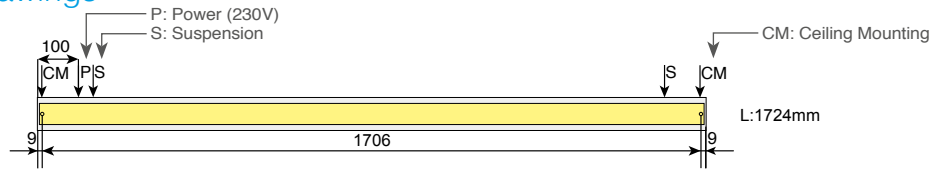

Dimensional drawings

LED Module HV
6600lm - 37.2W
R85D.83.xx.xx-1
R85D.83.xx.xx-5

S