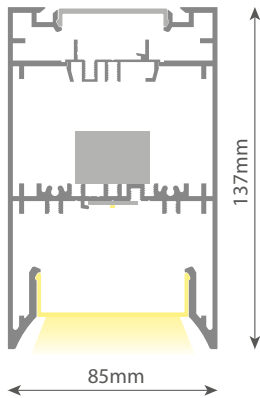

LEDLiner85 - Ready To Go Down

Included

Suspended:

- Profile
- Top cover
- End Caps
- LED Modules 3000K - Ra80
- PC Cover down
- Suspension (2000mm)
- Connecting box
- Textile power supply cable (2000mm)

Surface Mounted:

- Profile
- End Caps
- LED Modules 3000K - Ra80
- PC Cover down

XL

L

M

S