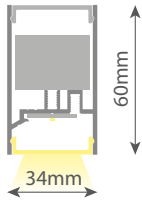

LEDLiner35 - Ready To Go

Wall Mounted Down

1. **Included**
2. Profile
   - End Caps
   - LED Modules 3000K - Ra80
   - PC Cover down
   - Top Cover
   - Wall brackets