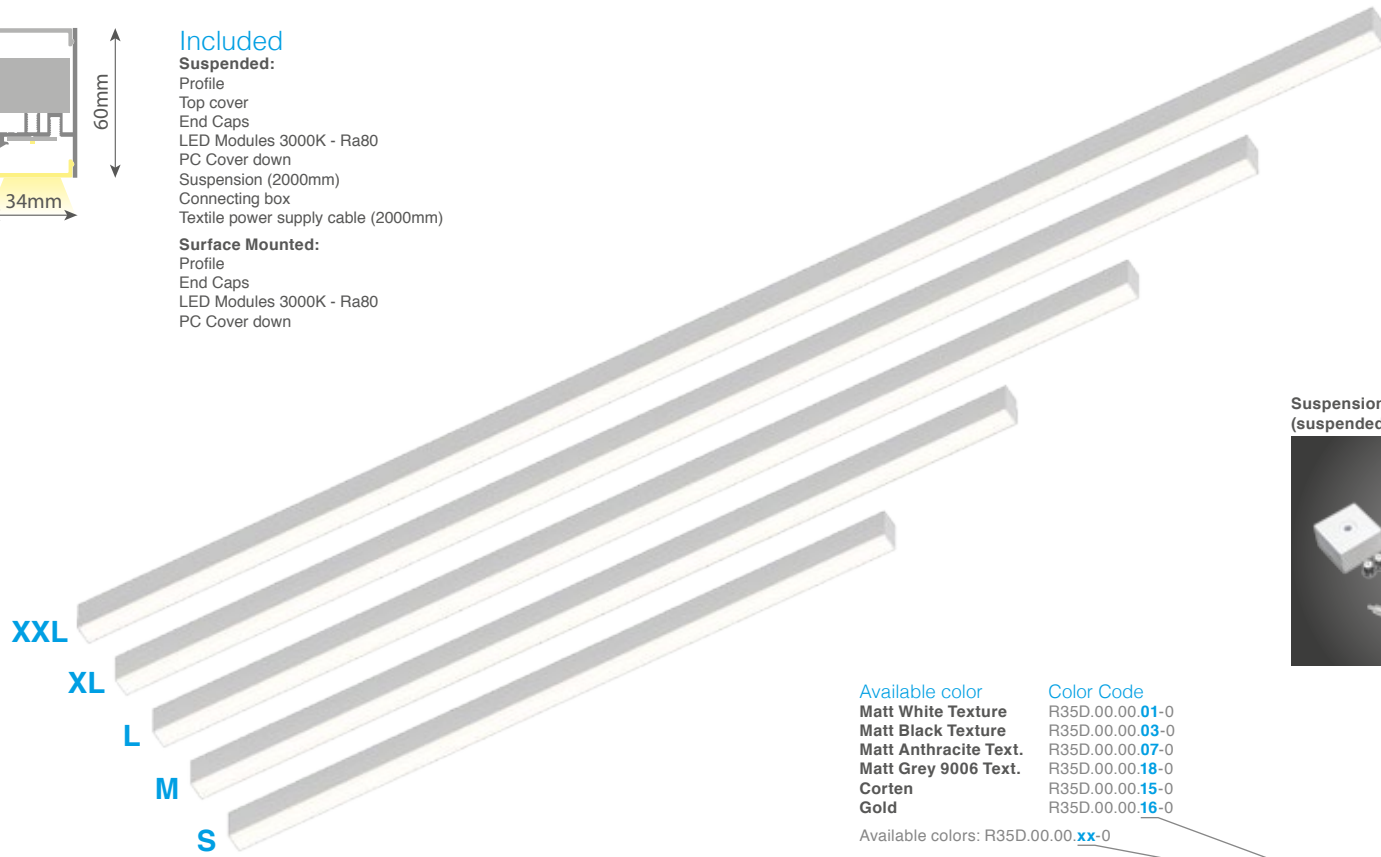

LEDLiner35 - Ready To Go Down

- Included**
- Suspended:**
 Profile
 Top cover
 End Caps
 LED Modules 3000K - Ra80
 PC Cover down
 Suspension (2000mm)
 Connecting box
 Textile power supply cable (2000mm)
- Surface Mounted:**
 Profile
 End Caps
 LED Modules 3000K - Ra80
 PC Cover down

Suspension set incl. (suspended version):

- Available color**
- Matt White Texture R35D.00.00.01-0
 - Matt Black Texture R35D.00.00.03-0
 - Matt Anthracite Text. R35D.00.00.07-0
 - Matt Grey 9006 Text. R35D.00.00.18-0
 - Corten R35D.00.00.15-0
 - Gold R35D.00.00.16-0
- Available colors: R35D.00.00.xx-0

1-10V dimmable

Suspended			
S	1161mm - 4400lm - 24.8W	R35D.25.83.xx-1	
M	1442mm - 5500lm - 31W	R35D.25.83.xx-2	
L	1724mm - 6600lm - 37.2W	R35D.25.83.xx-3	
XL	2000mm - 7700lm - 43.4W	R35D.25.83.xx-4	
XXL	2287mm - 8800lm - 49.6W	R35D.25.83.xx-5	
Surface Mounted			
S	1161mm - 4400lm - 24.8W	R35D.25.83.xx-6	
M	1442mm - 5500lm - 31W	R35D.25.83.xx-7	
L	1724mm - 6600lm - 37.2W	R35D.25.83.xx-8	
XL	2000mm - 7700lm - 43.4W	R35D.25.83.xx-9	
XXL	2287mm - 8800lm - 49.6W	R35D.25.83.xx-10	

Available colors

Dimensional drawings

LED Module HV
Down: 2750lm - 15.5W
R35W.xx.83.xx-1
S

LED Module HV
Down: 3300lm - 18.6W
R35W.xx.83.xx-2
M

LED Module HV
Down: 3850lm - 21.7W
R35W.xx.83.xx-3
L

LED Module HV
Down: 4400lm - 24.8W
R35W.xx.83.xx-4
XL