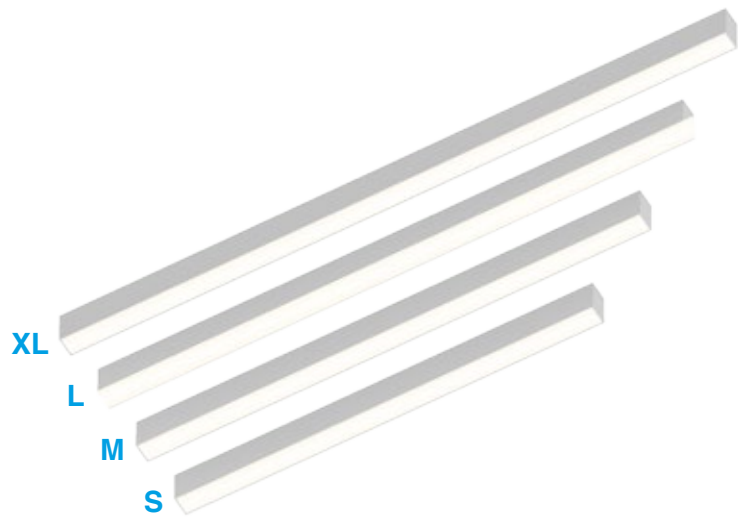

LEDLiner35 - Ready To Go

Wall Mounted Down

1. **Included**
2. Profile
   - End Caps
   - LED Modules 3000K - Ra80
   - PC Cover down
   - Top Cover
   - Wall brackets

Available color	Color Code
Matt White Texture	R35W.00.00.01-0
Matt Black Texture	R35W.00.00.03-0
Matt Anthracite Text.	R35W.00.00.07-0
Matt Grey 9006 Text.	R35W.00.00.18-0
Corten	R35W.00.00.15-0
Gold	R35W.00.00.16-0

Available colors: R35W.00.00.**xx**-0

Not dimmable

Wall Mounted

S 722mm - 2750lm - 15.5W	R35W.24.83.xx-1
M 870mm - 3300lm - 18.6W	R35W.24.83.xx-2
L 1010mm - 3850lm - 21.7W	R35W.24.83.xx-3
XL 1150mm - 4400lm - 24.8W	R35W.24.83.xx-4

1-10V dimmable

Wall Mounted

S 722mm - 2750lm - 15.5W	R35W.25.83.xx-1
M 870mm - 3300lm - 18.6W	R35W.25.83.xx-2
L 1010mm - 3850lm - 21.7W	R35W.25.83.xx-3
XL 1150mm - 4400lm - 24.8W	R35W.25.83.xx-4

Touch dimmable

Wall Mounted

S 722mm - 2750lm - 15.5W	R35W.26.83.xx-1
M 870mm - 3300lm - 18.6W	R35W.26.83.xx-2
L 1010mm - 3850lm - 21.7W	R35W.26.83.xx-3
XL 1150mm - 4400lm - 24.8W	R35W.26.83.xx-4