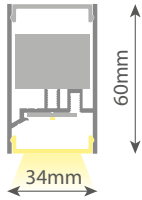

LEDLiner35 - Ready To Go Down