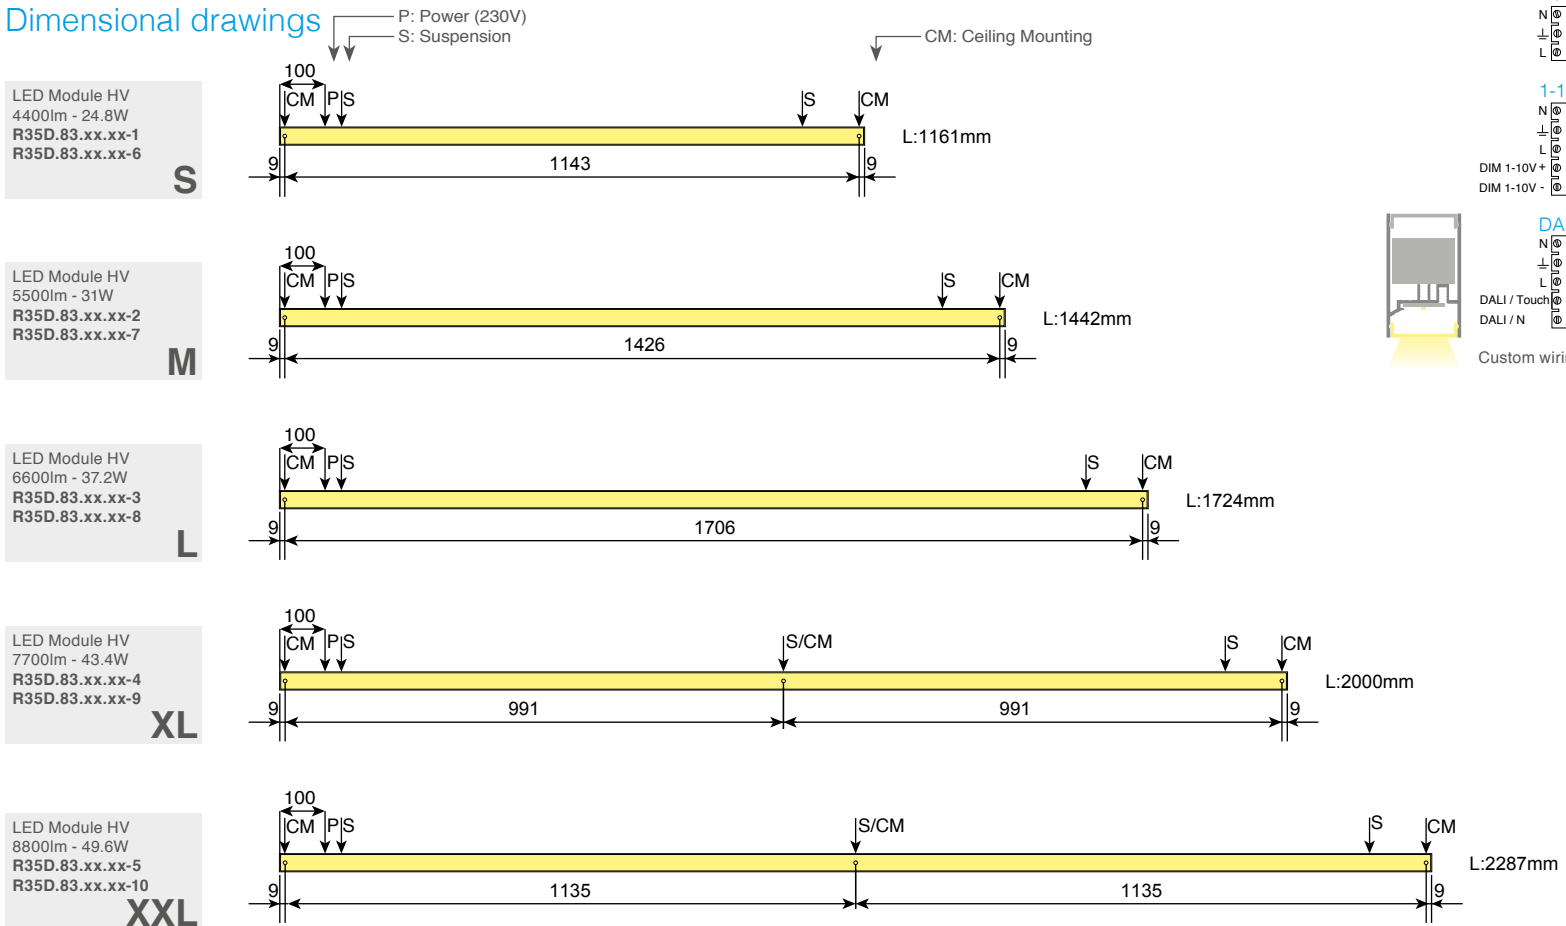

Dimensional drawings

Non dim.
N: blue
⊥: yellow-green
L: brown

1-10V
N: blue
⊥: yellow-green
L: brown
DIM 1-10V+: black
DIM 1-10V-: grey

DALI / Touch
N: blue
⊥: yellow-green
L: brown
DALI / Touch: black
DALI / N: grey

Custom wiring see p.265