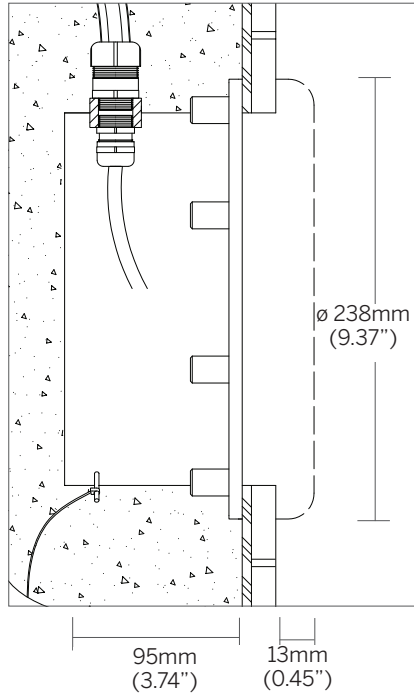

Installation detail

Trim (TM)