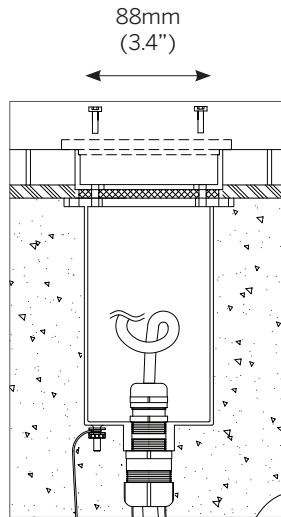

Trimless (TS)