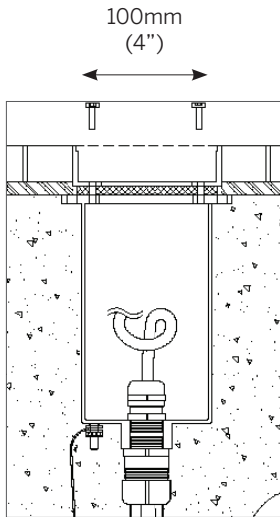

Installation Detail

Trim (TM)