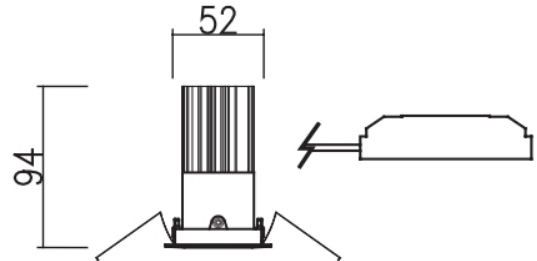

Specifications and Dimensions subject to change without notice
Consult your representative for additional options and finishes

ATOM

RECESSED LED DOWNLIGHT
Round Adjustable

White

Gray

Black

White edge

Silver edge