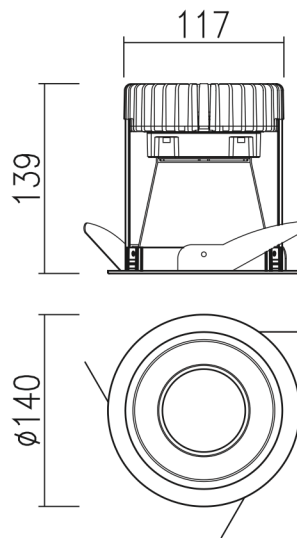

NEST

RECESSED LED DOWNLIGHT
Round Fixed

CUT OUT

description

Aiming

Fixed downlight with 60° optics.

Colour Temperature Options

- 3000K - Warm White
- 4000K - Neutral White

Retention

Installation collar with butterfly wings

technical information

lamp module		
Wattage	22 watt	34 watts
Colour Temp	3000K	3000K
Luminous Flux	1566 lm	2426 lm
System Efficiency	70 lm/w	71 lm/w
Colour Rendering	80 CRI	80 CRI