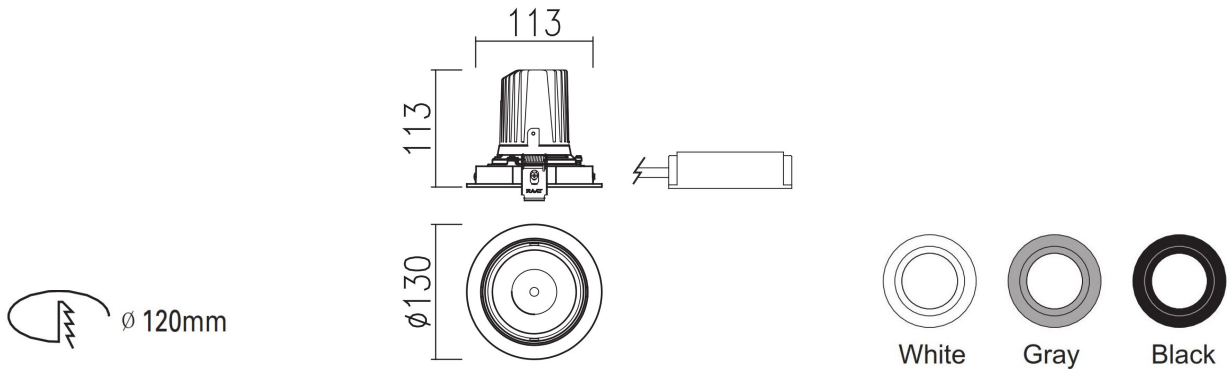

TRAP

ROUND RECESSED LED DOWNLIGHT

description

Colour Temperature Options

- 2700K - V Warm White
- 3000K - Warm White
- 4000K - Neutral White

Retention

Spring clips accommodate varying ceiling thicknesses and ensure snug fit against ceiling.

Trim plate

Plaster ceiling installation with proud trim

technical information

lamp module	
Wattage / Metre	25 watt
Colour Temp	3000K
Luminous Flux**	1690 lm
Efficacy	67 lm/w
Colour Rendering	80 CRI

** Measure of the useful power emitted by a light source (amount of light produced out of the fixture).

ordering information

FITTING	WATTAGE	COLOUR TEMP	TRIM	DIMMING
TRAP	LED25 (25Watts)	27K (2700K) 3K (3000K) 4K 4000K)	WH White GR Gray BK Black	ND Non-Dim PC Mains Dim DALI DALI