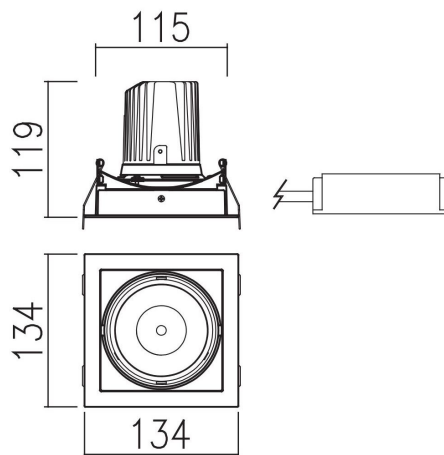

TRAP-SQ

SQUARE RECESSED LED DOWNLIGHT

125 x 125mm

description

Colour Temperature Options

- 2700K - V Warm White
- 3000K - Warm White
- 4000K - Neutral White

Retention

Spring clips accommodate varying ceiling thicknesses and ensure snug fit against ceiling.

Trim plate

Plaster ceiling installation with proud trim

technical information

lamp module	
Wattage / Metre	25 watt
Colour Temp	3000K
Luminous Flux**	1690 lm
Efficacy	67 lm/w
Colour Rendering	80 CRI

** Measure of the useful power emitted by a light source (amount of light produced out of the fixture).

ordering information

FITTING	WATTAGE	COLOUR TEMP	TRIM	DIMMING
TRAP-SQ	LED25 (25Watts)	27K (2700K) 3K (3000K) 4K 4000K)	WH White GR Gray BK Black	ND Non-Dim PC Mains Dim DALI DALI