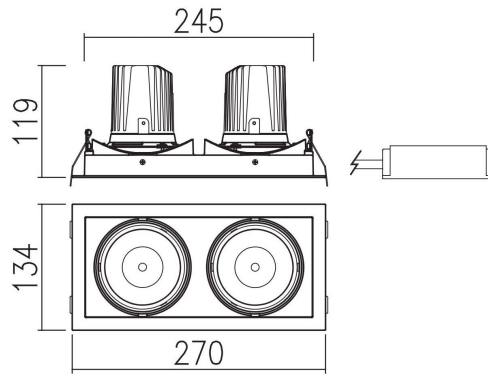

TRAP-SQ2

SQUARE RECESSED LED DOWNLIGHT

description

Colour Temperature Options

- 2700K - V Warm White
- 3000K - Warm White
- 4000K - Neutral White

Retention

Spring clips accommodate varying ceiling thicknesses and ensure snug fit against ceiling.

Trim plate

Plaster ceiling installation with proud trim

technical information

lamp module	
Wattage / Metre	25 watt X2
Colour Temp	3000K
Luminous Flux**	3380 lm
Efficacy	67 lm/w
Colour Rendering	80 CRI

** Measure of the useful power emitted by a light source (amount of light produced out of the fixture).

ordering information

FITTING	WATTAGE	COLOUR TEMP	TRIM	DIMMING
TRAP-SQ2	LED25 (25Watts)	27K (2700K) 3K (3000K) 4K 4000K)	WH White GR Gray BK Black	ND Non-Dim PC Mains Dim DALI DALI