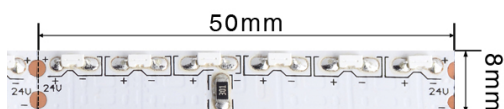

4040-SIDE

IP20 FLEXIBLE LINEAR LED STRIP

Side Emitting Standard Output LED Strip

description

Features

- Side emitting flexible LED strip
- Interior rated (IP20)
- Standard output (10W/m)

Colour Temperature Options

- 2700K - V Warm White
- 3000K - Warm White
- 4000K - Neutral White

Installation

3M adhesive back glue

technical information

lamp module	SMD		
	84	84	84
LED Quantity / Metre	84	84	84
Wattage / Metre	10 watts	10 watts	10 watts
Colour Temperature	2700K	3000K	4000K
Output / Metre	920 lm	920 lm	1000 lm/w
Efficacy	92 lm/w	92 lm/w	100 lm/w
CRI	80	80	80

ordering information

FITTING	COLOUR TEMP		LENGTH	DIMMING	
4040-SIDE	27K	V Warm White (2700K)	TBD	ND	Non Dimmable
	3K	Warm White (3000K)		DIM	0-10V Dimmable
	4K	Neutral White (4000K)		DMX	DMX Dimmable
				DALI	DALI Dimmable