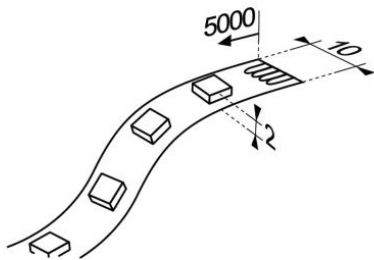

technical information

lamp module	SMD			
LED Quantity / Metre	84	84	84	84
Wattage / Metre	5 watts	5 watts	5 watts	5 watts
Colour Temperature	Red	Green	Blue	White (3000K)
Output / Metre	N/A	N/A	N/A	525 lm
Efficacy	N/A	N/A	N/A	105 lm/w
CRI	N/A	N/A	N/A	80

ordering information

FITTING	COLOUR TEMP	LENGTH	DIMMING
5050	RGBW Red Green Blue White (3000K)	TBD	ND DMX DALI Non Dimmable DMX Dimmable DALI Dimmable

Specifications and Dimensions subject to change without notice
Consult your representative for additional options and finishes