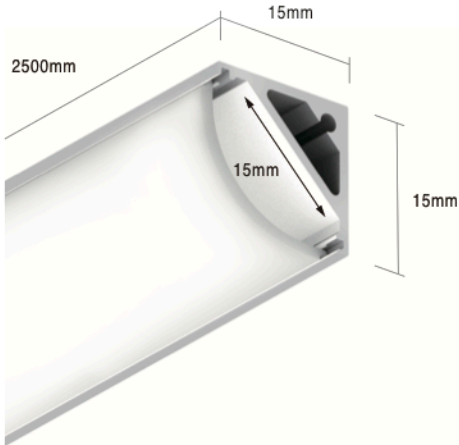

DELTA-CCT

IP20 LINEAR LED EXTRUSION

description

Features

- Flexible LED strip
- 140° viewing angle
- Interior rated (IP20)

Colour Temperature Options

- 2700K - V Warm White
- 3000K - Warm White
- 4000K - Neutral White
- 6000K - Cold White

Installation

Mounting Brackets

Colour Rendering Index

90CRI **standard

80CRI available upon request

technical information

lamp module	SMD	
LED Quantity / Metre	60	60
Wattage / Metre	7.2 watts	7.2 watts
Colour Temperature	2700K	6000K
Output / Metre	600 lm	700 lm
Efficacy	83 lm/w	97 lm/w
CRI**	90	90

**80 CRI is available upon request (+10% output)

ordering information

FITTING	OUTPUT	COLOUR TEMP	LENGTH	DIMMING
DELTA-CCT	15 14.4 Watts/Metre	27/3K 2700K - 3000K 27/4K 2700K - 4000K 27/6K 2700K - 6000K	TBD	DIM 0-10V Dimmable DMX DMX Dimmable DALI DALI Dimmable