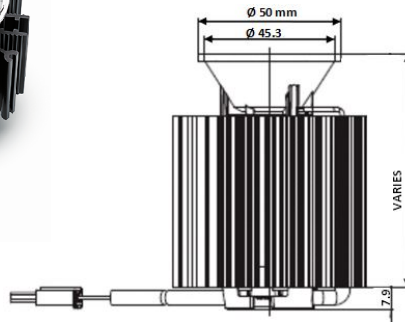

AWA-LED

RECESSED LED DOWNLIGHT
Round Adjustable Wide Aperture

CUT OUT

description

Aiming

360° swivel; 80° tilt, with 25°, 34° and 48° optic options.

Colour Temperature Options

- 2700K - V Warm White
- 3000K - Warm White
- 4000K - Neutral White

Special Features

Deep recessed LED position for glare control

Effects Devices

Designed to accept 2 additional effects devices

Trim plate

Plaster ceiling installation with proud trim

Retention

Spring clips accommodate varying ceiling thicknesses and ensure snug fit against ceiling.

technical information

lamp module	VS active line luga	
Wattage / Metre	10.2 watt	12 watts
Colour Temp	3000K	3000K
Luminous Flux**	1050 lm (initial LED lumens)	1450 lm (initial LED lumens)
Efficacy	108 lm/w	125 lm/w
Colour Rendering	85 CRI	85 CRI

** Measure of the useful power emitted by a light source (amount of light produced out of the fixture).

ordering information

FITTING	WATTAGE	COLOUR TEMP	OPTICS	FINISH COLOUR
AWA-LED	10 (Watts) 12 (Watts)	27K V Warm White (2700K) 3K Warm White (3000K) 4K Neutral White (4000K)	25D 25 Degree 34D 34 Degree 48D 48 Degree	WH Matte White BK Matte Black SS Stainless ** IP44 rated also available