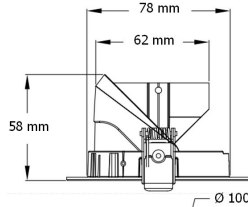

AWA-LED

RECESSED LED DOWNLIGHT
Round Adjustable Wide Aperture

CUT OUT

description

Aiming

360° swivel; 80° tilt, with 25°, 34° and 48° optic options.

Colour Temperature Options

- 2700K - V Warm White
- 3000K - Warm White
- 4000K - Neutral White

Special Features

Deep recessed LED position for glare control

Effects Devices

Designed to accept 2 additional effects devices

Trim plate

Plaster ceiling installation with proud trim

Retention

Spring clips accommodate varying ceiling thicknesses and ensure snug fit against ceiling.

technical information

lamp module	VS active line luga	
Wattage / Metre	10.2 watt	12 watts
Colour Temp	3000K	3000K
Luminous Flux**	1050 lm (initial LED lumens)	1450 lm (initial LED lumens)
Efficacy	108 lm/w	125 lm/w
Colour Rendering	85 CRI	85 CRI

** Measure of the useful power emitted by a light source (amount of light produced out of the fixture).

ordering information

FITTING	WATTAGE	COLOUR TEMP	OPTICS	FINISH COLOUR
AWA-LED	10 (Watts) 12 (Watts)	27K V Warm White (2700K) 3K Warm White (3000K) 4K Neutral White (4000K)	25D 25 Degree 34D 34 Degree 48D 48 Degree	WH Matte White BK Matte Black SS Stainless ** IP44 rated also available