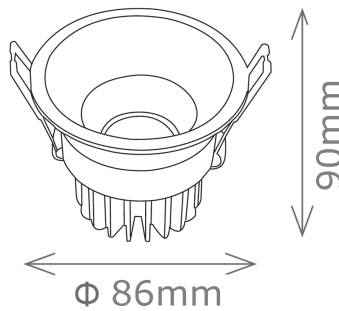

BOMB-25

RECESSED LED DOWNLIGHT
Round Adjustable

description

Aiming

Adjustable downlight with 25°, 40° and 60° optic options

Colour Temperature Options

- 2700K - V Warm White
- 3000K - Warm White
- 4000K - Neutral White

Special Features

Deep recessed LED position for glare control

Trim plate

Plaster ceiling installation with proud trim

Retention

Spring clips accommodate varying ceiling thicknesses and ensure snug fit against ceiling.

CUT OUT

technical information

lamp module	cree (1512)		
Wattage	7 watt	10 watt	14 watt
Colour Temp	3000K	3000K	3000K
Output	500 lm	700 lm	1100 lm
Efficacy	71.4 lm/w	70 lm/w	78.5 lm/w
Colour Rendering	90 CRI	90 CRI	82 CRI