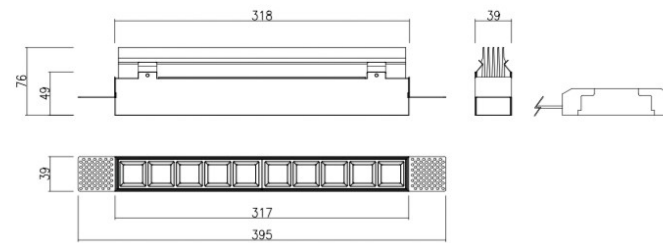

** Measure of the useful power emitted by a light source (amount of light produced out of the fixture).

ordering information

| FITTING | TRIM | COLOUR TEMP | OPTIC | COLOUR | DIMMING |
|---------|-------------|--------------------------|---------------|----------|--------------|
| LD-S | TM Trim | 3K Warm White (3000K) | 15D 15° Optic | WH White | ND Non-Dim |
| LD-M | TS Trimless | 4K Neutral White (4000K) | 35D 35° Optic | BK Black | PC Mains Dim |
| LD-L | | | 45D 45° Optic | GR Gray | DALI |
| | | | WW Wall Wash | | |

Specifications and Dimensions subject to change without notice
Consult your representative for additional options and finishes

LD-SERIES

IP20 LINEAR RECESSED MULTI-DOWNLIGHT
TRIM / TRIMLESS

LD-S-TM
Trim

LD-M-TM
Trim

LD-L-TM
Trim

LD-S-TS
Trimless

LD-M-TS
Trimless

LD-L-TS
Trimless