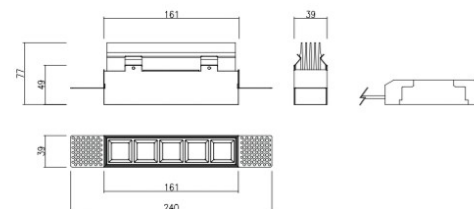

** Measure of the useful power emitted by a light source (amount of light produced out of the fixture).

ordering information

| FITTING | TRIM | COLOUR TEMP | OPTIC | COLOUR | DIMMING |
|---------|-------------|--------------------------|---------------|----------|--------------|
| LD-S | TM Trim | 3K Warm White (3000K) | 15D 15° Optic | WH White | ND Non-Dim |
| LD-M | TS Trimless | 4K Neutral White (4000K) | 35D 35° Optic | BK Black | PC Mains Dim |
| LD-L | | | 45D 45° Optic | GR Gray | DALI |
| | | | WW Wall Wash | | |

Specifications and Dimensions subject to change without notice
Consult your representative for additional options and finishes

LD-SERIES

IP20 LINEAR RECESSED MULTI-DOWNLIGHT
TRIM / TRIMLESS

LD-S-TM
Trim

LD-M-TM
Trim

LD-L-TM
Trim

LD-S-TS
Trimless

LD-M-TS
Trimless

LD-L-TS
Trimless