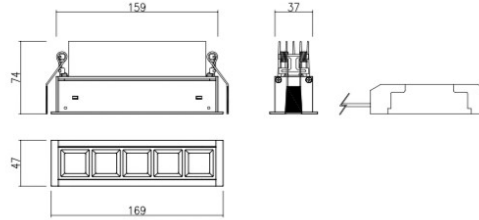

** Measure of the useful power emitted by a light source (amount of light produced out of the fixture).

ordering information

| FITTING | TRIM | COLOUR TEMP | OPTIC | COLOUR | DIMMING |
|---------|-------------|--------------------------|---------------|----------|--------------|
| LD-S | TM Trim | 3K Warm White (3000K) | 15D 15° Optic | WH White | ND Non-Dim |
| LD-M | TS Trimless | 4K Neutral White (4000K) | 35D 35° Optic | BK Black | PC Mains Dim |
| LD-L | | | 45D 45° Optic | GR Gray | DALI |
| | | | WW Wall Wash | | |

Specifications and Dimensions subject to change without notice
Consult your representative for additional options and finishes

LD-SERIES

IP20 LINEAR RECESSED MULTI-DOWNLIGHT
TRIM / TRIMLESS

LD-S-TM
Trim

LD-M-TM
Trim