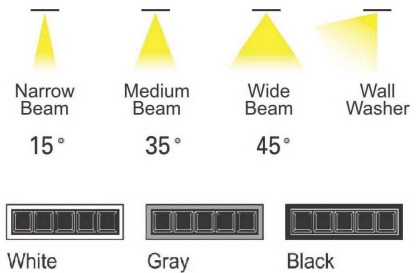

LD-SERIES

IP20 LINEAR RECESSED MULTI-DOWNLIGHT
TRIM / TRIMLESS

description

Special Features

- Aluminium Die-Casting
- Available in Small, Medium, Large
- Beam Angle 15°, 35°, 45°, wall wash

Colour Temperature Options

- 3000K - Warm White
- 4000K - Neutral White

Power Supply

- Remote Driver
- Dimmable (Mains, DALI)

Options

- Trim / Trimless
- 90 CRI upon request

technical information

| lamp module | LD-S | LD-M | LD-L |
|------------------|---------|---------|---------|
| Wattage | 13 watt | 24 watt | 36 watt |
| Colour Temp | 3000K | 3000K | 3000K |
| Luminous Flux** | 850 lm | 1590lm | 2450 lm |
| Colour Rendering | 80 CRI | 80 CRI | 80 CRI |

** Measure of the useful power emitted by a light source (amount of light produced out of the fixture).

ordering information

| FITTING | TRIM | COLOUR TEMP | OPTIC | COLOUR | DIMMING |
|---------|-------------|--------------------------|---------------|----------|--------------|
| LD-S | TM Trim | 3K Warm White (3000K) | 15D 15° Optic | WH White | ND Non-Dim |
| LD-M | TS Trimless | 4K Neutral White (4000K) | 35D 35° Optic | BK Black | PC Mains Dim |
| LD-L | | | 45D 45° Optic | GR Gray | DALI |
| | | | WW Wall Wash | | |

Specifications and Dimensions subject to change without notice
Consult your representative for additional options and finishes

LD-SERIES

IP20 LINEAR RECESSED MULTI-DOWNLIGHT
TRIM / TRIMLESS

LD-S-TM
Trim

LD-M-TM
Trim