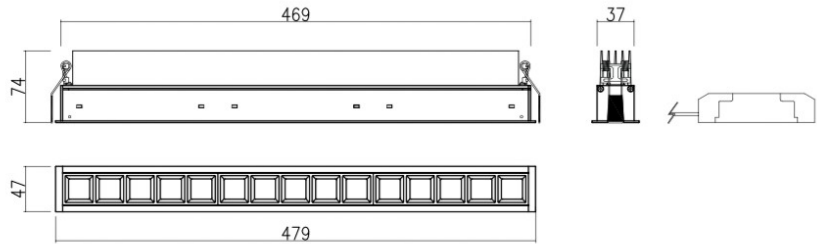

Specifications and Dimensions subject to change without notice
Consult your representative for additional options and finishes

LD-SERIES

IP20 LINEAR RECESSED MULTI-DOWNLIGHT
TRIM / TRIMLESS

LD-S-TM
Trim

LD-M-TM
Trim

LD-L-TM
Trim

LD-S-TS
Trimless

LD-M-TS
Trimless

LD-L-TS
Trimless