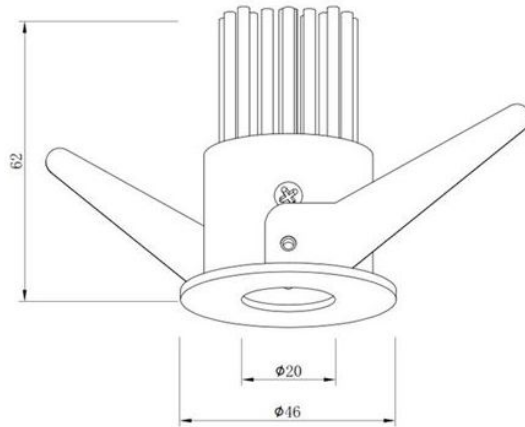

# FPH-MINI

RECESSED MINI LED DOWNLIGHT  
Round Fixed Pin Hole

CUT OUT

### Aiming

Fixed downlight with 25° optic options