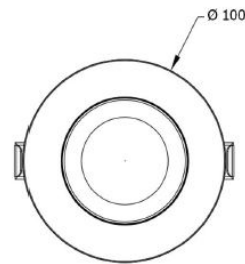

FWA-LED

RECESSED LED DOWNLIGHT
Round Fixed Wide Aperture