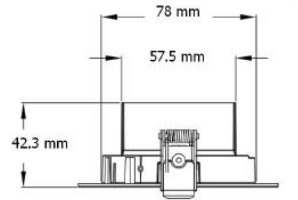

FWA-LED

RECESSED LED DOWNLIGHT
Round Fixed Wide Aperture