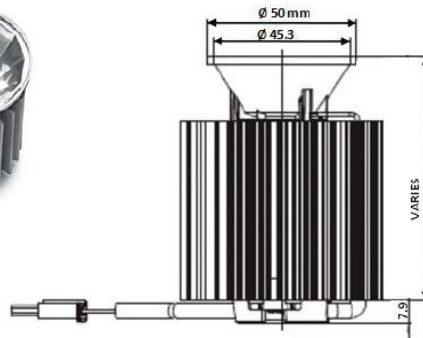

FWA-LED

RECESSED LED DOWNLIGHT
Round Fixed Wide Aperture