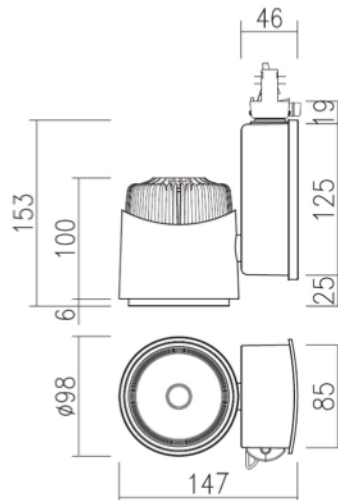

NECTAR

3-CIRCUIT LED TRACK FIXTURE

Barrel Shaped

description

Aiming

360° swivel; 180° tilt

Features

- Wide beam reflector (40°)
- Single High Output LED Chip
- CRI ≤ 80

Colour Temperature Options

- 3000K - Warm White
- 4000K - Neutral White

Power Supply

- Integral to track adaptor

Dimming

- TE - Trailing Edge
- DA - DALI

technical information

lamp module	philips fortimo, preva core			
Wattage	18 watts	18 watts	24 watts	24 watts
Colour Temp	3000K	4000K	3000K	4000K
Initial (Output**)	2000 lm (1511 lm)	2000 lm (1611 lm)	3000 lm (2570 lm)	3000 lm (2577 lm)
Efficacy **	98 lm/w	113 lm/w	106 lm/w	106 lm/w
Colour Rendering	80 CRI	80 CRI	80CRI	80 CRI

** Measure of the useful power emitted by a light source (apparent amount of light produced out of the fixture).

ordering information

FITTING	WATTAGE	COLOUR TEMP	OPTICS	FINISH COLOUR
NECTAR	LED18 18watt LED24 24watt	27K V Warm White (2700K) 3K Warm White (3000K) 4K Neutral White (4000K)	20D 20 Degree 40D 40 Degree	WH Matte White BK Matte Black GY Matte Grey ** Dimming also available