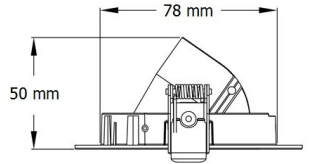

WWA-LED

RECESSED LED DOWNLIGHT
Round Wallwash Wide Aperture

CUT OUT

description

Aiming

Asymmetric wallwash with 25°, 34° and 48° optic options.

Colour Temperature Options

- 2700K - V Warm White
- 3000K - Warm White
- 4000K - Neutral White

Special Features

Deep recessed LED position for glare control

Effects Devices

Designed to accept 2 additional effects devices

Trim plate

Plaster ceiling installation with proud trim

Retention

Spring clips accommodate varying ceiling thicknesses and ensure snug fit against ceiling.

** Measure of the useful power emitted by a light source (amount of light produced out of the fixture).

ordering information

FITTING	WATTAGE	COLOUR TEMP	OPTICS	FINISH COLOUR
WWA-LED	10 (Watts) 12 (Watts)	27K V Warm White (2700K) 3K Warm White (3000K) 4K Neutral White (4000K)	25D 25 Degree 34D 34 Degree 48D 48 Degree	WH Matte White BK Matte Black SS Stainless ** IP44 rated also available