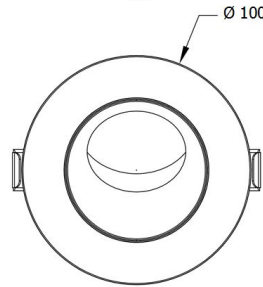

WWA-LED

RECESSED LED DOWNLIGHT
Round Wallwash Wide Aperture

CUT OUT

description

Aiming

Asymmetric wallwash with 25°, 34° and 48° optic options.

Colour Temperature Options

- 2700K - V Warm White
- 3000K - Warm White
- 4000K - Neutral White

Special Features

Deep recessed LED position for glare control

Effects Devices

Designed to accept 2 additional effects devices

Trim plate

Plaster ceiling installation with proud trim

Retention

Spring clips accommodate varying ceiling thicknesses and ensure snug fit against ceiling.

** Measure of the useful power emitted by a light source (amount of light produced out of the fixture).

ordering information

FITTING	WATTAGE	COLOUR TEMP	OPTICS	FINISH COLOUR
WWA-LED	10 (Watts) 12 (Watts)	27K V Warm White (2700K) 3K Warm White (3000K) 4K Neutral White (4000K)	25D 25 Degree 34D 34 Degree 48D 48 Degree	WH Matte White BK Matte Black SS Stainless ** IP44 rated also available