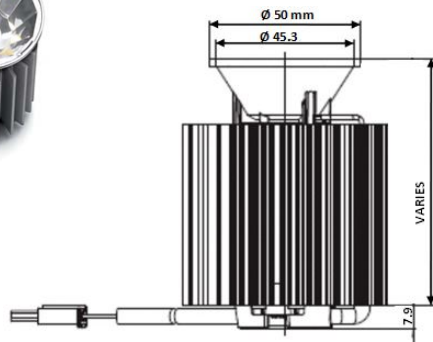

WWA-LED

RECESSED LED DOWNLIGHT
Round Wallwash Wide Aperture

CUT OUT

description

Aiming

Asymmetric wallwash with 25°, 34° and 48° optic options.

Colour Temperature Options

- 2700K - V Warm White
- 3000K - Warm White
- 4000K - Neutral White

Special Features

Deep recessed LED position for glare control

Effects Devices

Designed to accept 2 additional effects devices

Trim plate

Plaster ceiling installation with proud trim

Retention

Spring clips accommodate varying ceiling thicknesses and ensure snug fit against ceiling.

technical information

lamp module	VS active line luga	
Wattage	10.2 watt	12.2 watts
Colour Temp	3000K	3000K
Luminous Flux**	1050 lm (initial LED lumens)	1450 lm (initial LED lumens)
Efficacy	108 lm/w	125 lm/w
Colour Rendering	85 CRI	85 CRI

** Measure of the useful power emitted by a light source (amount of light produced out of the fixture).

ordering information

FITTING	WATTAGE	COLOUR TEMP	OPTICS	FINISH COLOUR
WWA-LED	10 (Watts) 12 (Watts)	27K V Warm White (2700K) 3K Warm White (3000K) 4K Neutral White (4000K)	25D 25 Degree 34D 34 Degree 48D 48 Degree	WH Matte White BK Matte Black SS Stainless ** IP44 rated also available